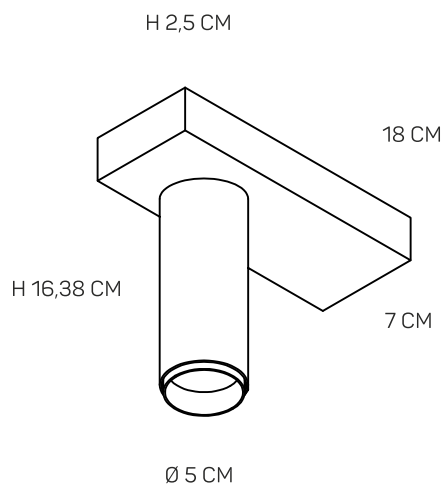

# X-BEAM SINGLE

LOOM<sup>®</sup>  
DESIGN

## X-BEAM SINGLE

RATING IP 20  
SPOTLIGHT FOR CEILING AND WALL  
MATERIAL: DIE- CAST ALUMINIUM  
COLORS: GOLD // BLACK // WHITE  
CANOPY : MATT WHITE // MATT BLACK  
CRI: RA92  
BUILD IN LED / EDISON  
LED POWER 8 W  
TRIAC DIMMING  
VOLTAGE 220 - 240V  
KELVIN 2700  
BEAM ANGLE 36 DEGREE  
LUMEN: 280 LM  
PROTECTION CLASS: 1