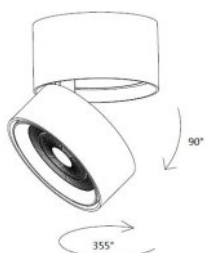

# RAY SPOT - LARGE

OPTICAL LENS

LOOM  
DESIGN

11.1 CM

9,7 CM

SURFACE MOUNTED LED DOWNLIGHT  
20W. CRI90. 2700K  
WHITE OR BLACK COLOR  
36 DEGREE BEAM ANGLE  
SIZE Ø 9,7 H 11,1 CM  
TILTED MAX H 17 CM  
TRIAC DIMMABLE

Power	CRI	Beam Angle	Luminous	CCT
20W	>90	▲ 36°	1672 LM	2700K

## Technical Parameters:

Name	Parameters
Light source:	COB
Input Voltage:	AC220~240V 50/60Hz
LED Current:	350mA, 35-37V
Beam Angle:	36°
Life Time:	> 50,000h - L80 - B10 (Ta 25° C)
Operating temperature:	-20°C~40°C
Certificate:	CE/RoHS
Weight:	0,58kg