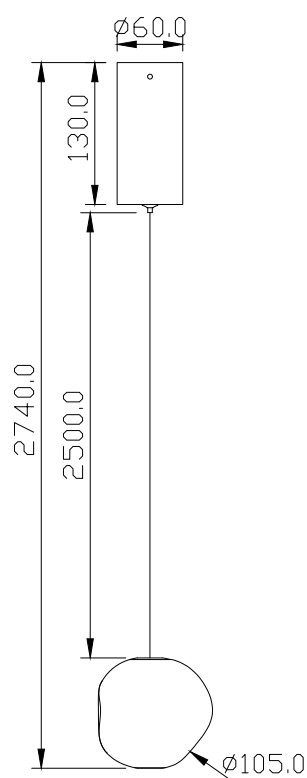

ICE BALL 1 PENDANT

LOOM[®]
DESIGN

ICE BALL 1 PENDANT

CANOPY MATT BLACK
CABLE BLACK

METAL+ CLEAR ACRYLIC LAMPSHADE
CHROME FINISH

LIGHTSOURCE LED 4,2 W
2700 K
LUMEN 270
TRIAC DIMMABLE - LED DRIVER